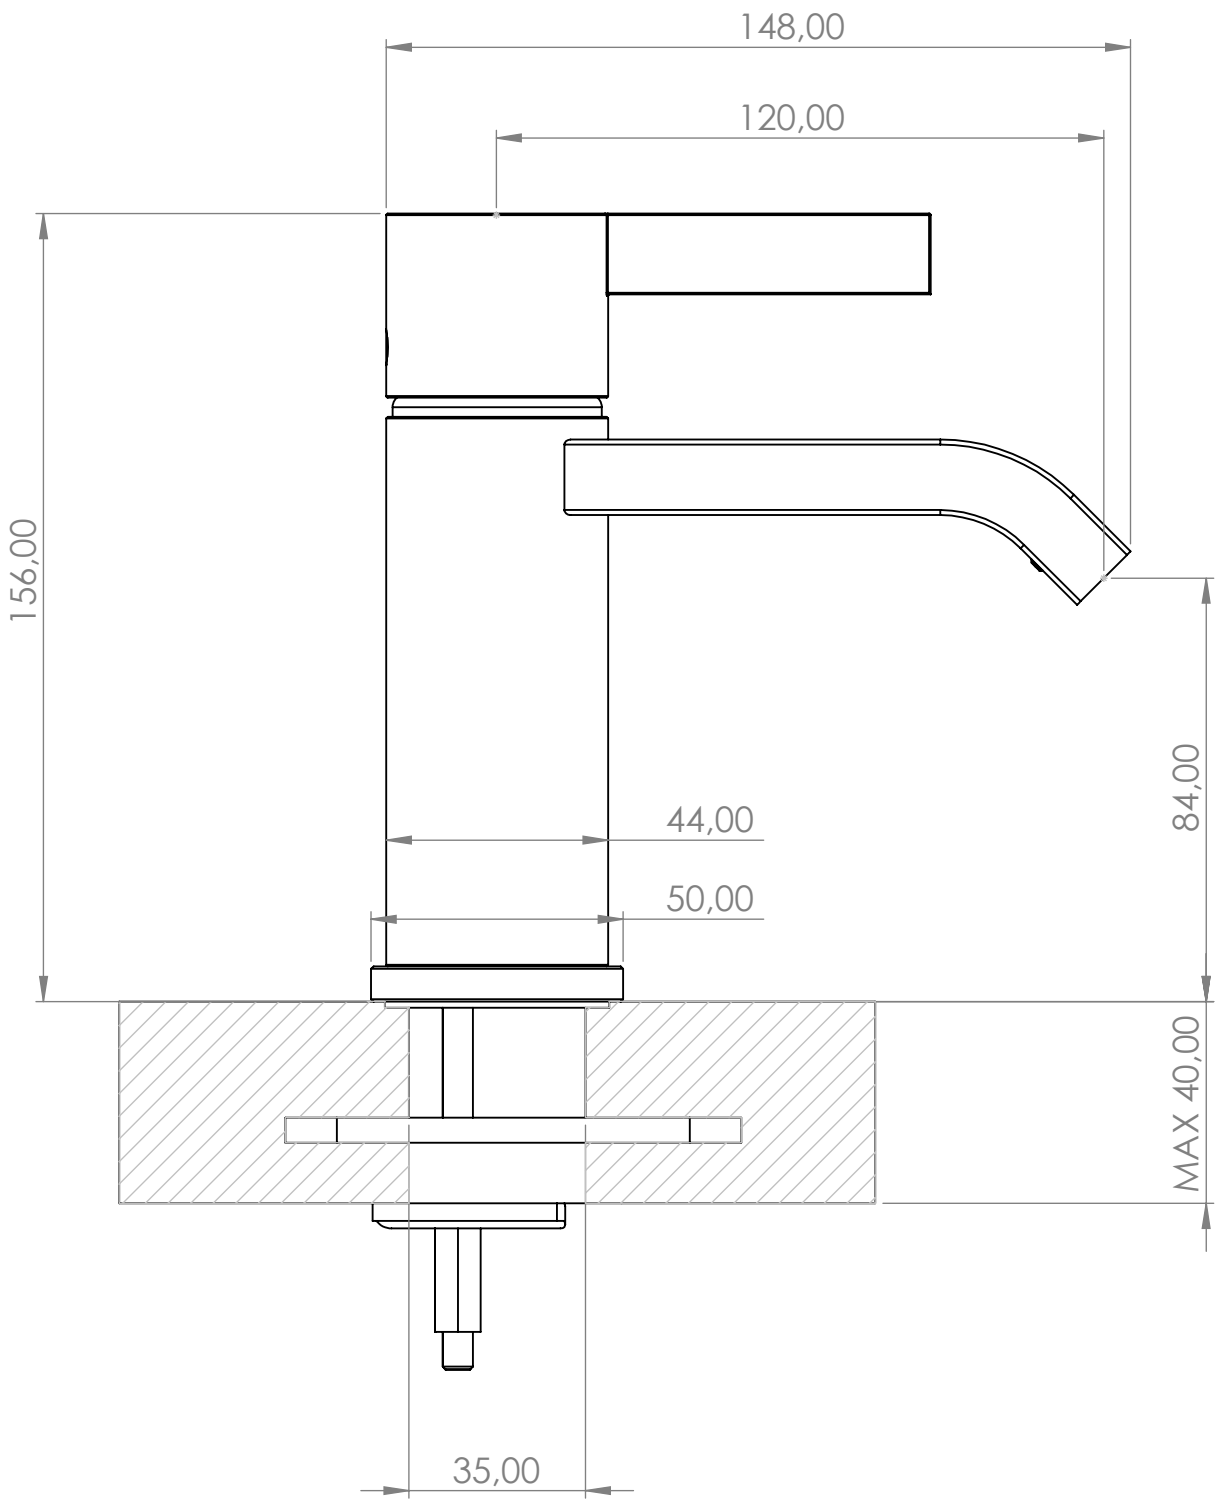

4 3 2 1

F
E
D
C
B
A

F
E
D
C
B
A

Material:	Scale: 1:1,5
Weight:	A4

<h1>Tapwell</h1>	Article: ARM071M	
	Company: Tapwell	Measurement: Metric(mm)

4 3 2 1